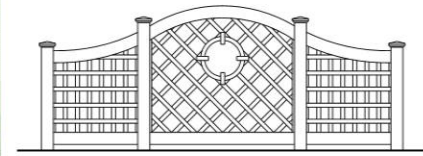

DECORATIVE PRIVACY SCREEN

- Russian Sage (2)
- Daylily 'Stella d'Oro' (8)
- Shasta Daisy 'Snowcap' (7)
- Sedum 'Autumn Joy' (4)
- Hydrangea 'Quick Fire' (1)
- Karl Forester' Grass (5)

"Overlapping Rings" Patio with Recessed Firepit
Anchor Highland Block Retaining/Freestanding Wall
Silver Creek Slate Landscape Tile Patio Surface